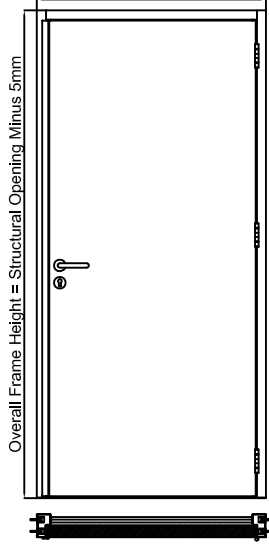

Overall Frame Width = Structural Opening Minus 10mm

Standard Specification:

Frame Manufactured From 1.5mm Zintec Steel

Leaf Manufactured From 1.5mm Zintec Steel

100mm Deep Overall Standard Single Rebate Frame

49mm Thick Security Astragal Lipped Door Leaf

Security Dog Bolts To Hinged Side Of Leaf

Dufaylite or Rockwool Infill To Door Leaf

Hardware To Suit Customers Requirements

Standard Self Adhesive Frame Weather Seals

Ppc Finish - Standard Stock RAL/BS Colour

DOVE STEEL DOORS AND SHUTTERS LIMITED
TEL: 01384 22 11 44
www.dovesteeldoors.co.uk
SD-SC SOLID CORE SINGLE LEAF STEEL DOORSET

Overall Frame Width = Structural Opening Minus 10mm