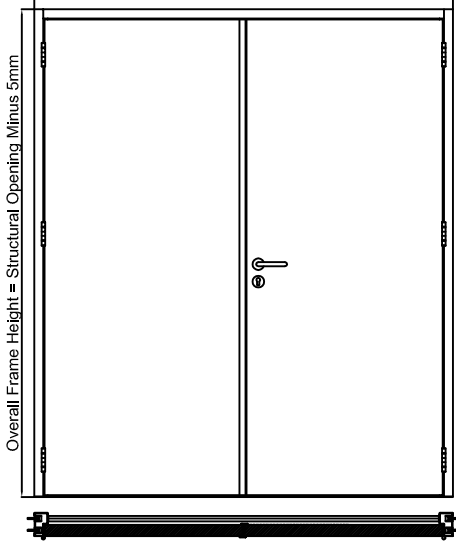

Overall Frame Width = Structural Opening Minus 10mm

Standard Specification:

Frame Manufactured From 1.5mm Zintec Steel

Leaf Manufactured From 1.5mm Zintec Steel

100mm Deep Overall Standard Single Rebate Frame

49mm Thick Security Astragal Lipped Door Leaf

Security Dog Bolts To Hinged Side Of Leaf

Dufaylite or Rockwool Infill To Door Leaf

Hardware To Suit Customers Requirements

Standard Self Adhesive Frame Weather Seals

Ppc Finish - Standard Stock RAL/BS Colour

DOVE STEEL DOORS AND SHUTTERS LIMITED
TEL: 01384 22 11 44
www.dovesteeldoors.co.uk
SD-SC SOLID CORE SINGLE LEAF STEEL DOORSET

Overall Frame Width = Structural Opening Minus 10mm

Standard Specification:

Frame Manufactured From 1.5mm Zintec Steel

Leaf Manufactured From 1.5mm Zintec Steel

100mm Deep Overall Standard Single Rebate Frame

49mm Thick Security Astragal Lipped Door Leaf

Security Dog Bolts To Hinged Side Of Leaf

Dufaylite or Rockwool Infill To Door Leaf

Hardware To Suit Customers Requirements

Minimum 3 No. Stainless Steel Ball Bearing Butt Hinges (Subject To Leaf Weight And Design Configuration)

Standard Self Adhesive Frame Weather Seals

Ppc Finish - Standard Stock RAL/BS Colour

DOVE STEEL DOORS AND SHUTTERS LIMITED
TEL: 01384 22 11 44
www.dovesteeldoors.co.uk
SD-SC SOLID CORE DOUBLE LEAF STEEL DOORSET

Overall Frame Width = Structural Opening Minus 10mm

Standard Specification:

Frame Manufactured From 1.5mm Zintec Steel

Leaf Manufactured From 1.5mm Zintec Steel

100mm Deep Overall Standard Single Rebate Frame

49mm Thick Security Astragal Lipped Door Leaf

Security Dog Bolts To Hinged Side Of Leaf

Dufaylite or Rockwool Infill To Door Leaf

Hardware To Suit Customers Requirements