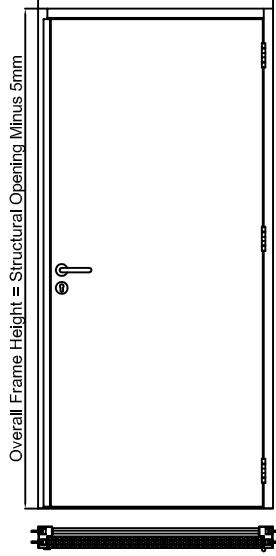

Threshold Detail

Overall Frame Width = Structural Opening Minus 10mm