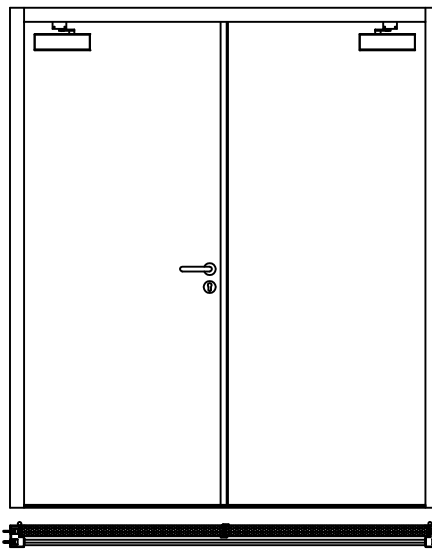

Standard Specification:

Frame Manufactured From 1.6mm Zintec Steel

Leaf Manufactured From 1.2mm Zintec Steel

90mm Deep Overall Standard Single Rebate Frame

45mm Thick Security Astragal Lipped Door Leaf

Security Dog Bolts To Hinged Side Of Leaf

Dufaylite or Rockwood Infill To Door Leaf

Minimum 3 No. Stainless Steel Ball Bearing Butt Hinges (Subject To Leaf Weight And Design Configuration)

Standard Self Adhesive Frame Weather Seals

Ppc Finish - Standard Stock RAL/BS Colour

DOVE STEEL DOORS AND SHUTTERS LIMITED
TEL: 01384 22 11 44
www.dovesteeldoors.co.uk
SD-FRSLX 4 HOUR FIRE RATED SINGLE LEAF STEEL DOORSET

Overall Frame Width = Structural Opening Minus 10mm