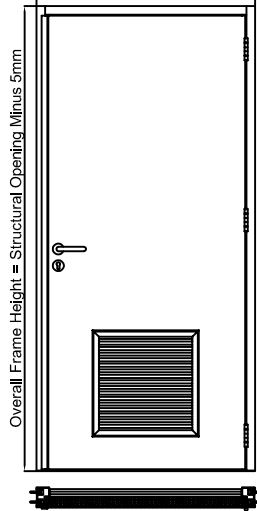

PLEASE NOTE: ANY SIZE LOUVER PANEL / CONFIGURATION CAN BE FITTED TO THE DOORSET, SO LONG AS IT FITS WITHIN THE MINIMUM REQUIRED BORDER DUE TO REINFORCING / LOCKING

Overall Frame Width = Structural Opening Minus 10mm

Standard Specification:

Frame Manufactured From 1.6mm Zintec Steel

Leaf Manufactured From 1.2mm Zintec Steel

45mm Thick Security Astragal Lipped Door Leaf

Security Dog Bolts To Hinged Side Of Leaf

Dufaylite or Rockwool Infill To Door Leaf

Hardware To Suit Customers Requirements

Standard Self Adhesive Frame Weather Seals

Ppc Finish - Standard Stock RAL/BS Colour

Threshold Detail

DOVE STEEL DOORS AND SHUTTERS LIMITED
TEL: 01384 22 11 44
www.dovesteeldoors.co.uk
SD-LP LOUVERED SINGLE LEAF STEEL DOORSET

Overall Frame Width = Structural Opening Minus 10mm