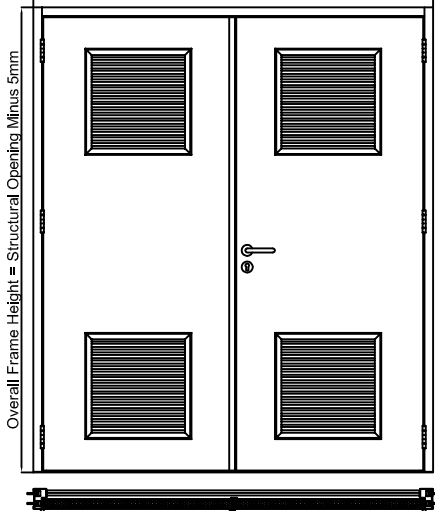

Standard Specification:

Frame Manufactured From 1.6mm Zintec Steel

Leaf Manufactured From 1.2mm Zintec Steel

45mm Thick Security Astragal Lipped Door Leaf

Security Dog Bolts To Hinged Side Of Leaf

Dufaylite or Rockwool Infill To Door Leaf

Hardware To Suit Customers Requirements

Standard Self Adhesive Frame Weather Seals

Ppc Finish - Standard Stock RAL/BS Colour

Threshold Detail

DOVE STEEL DOORS AND SHUTTERS LIMITED
TEL: 01384 22 11 44
www.dovesteeldoors.co.uk
SD-LP LOUVERED DOUBLE LEAF STEEL DOORSET

Overall Frame Width = Structural Opening Minus 10mm