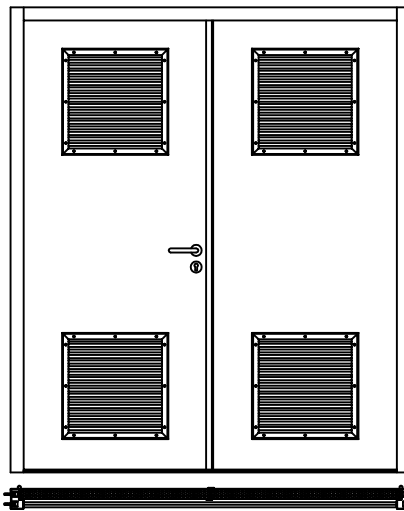

Standard Specification:

Frame Manufactured From 1.6mm Zintec Steel

Leaf Manufactured From 1.2mm Zintec Steel

45mm Thick Security Astragal Lipped Door Leaf

Security Dog Bolts To Hinged Side Of Leaf

Dufaylite or Rockwool Infill To Door Leaf

Hardware To Suit Customers Requirements

Standard Self Adhesive Frame Weather Seals

Ppc Finish - Standard Stock RAL/BS Colour

Threshold Detail

DOVE STEEL DOORS AND SHUTTERS LIMITED
TEL: 01384 22 11 44
www.dovesteeldoors.co.uk
SD-LP LOUVERED DOUBLE LEAF STEEL DOORSET

Overall Frame Width = Structural Opening Minus 10mm