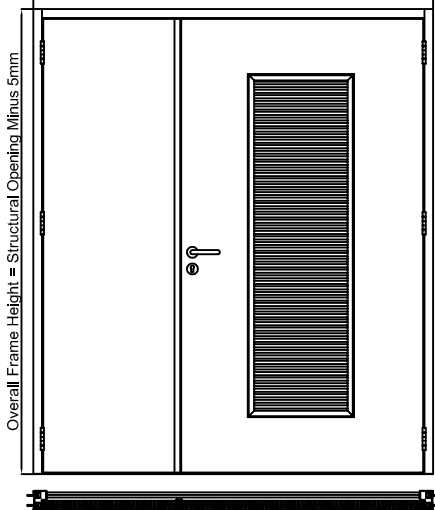

Standard Specification:

Frame Manufactured From 1.6mm Zintec Steel

Leaf Manufactured From 1.2mm Zintec Steel

45mm Thick Security Astragal Lipped Door Leaf

Security Dog Bolts To Hinged Side Of Leaf

Dufaylite or Rockwool Infill To Door Leaf

Hardware To Suit Customers Requirements

Standard Self Adhesive Frame Weather Seals

Ppc Finish - Standard Stock RAL/BS Colour

Threshold Detail

DOVE STEEL DOORS AND SHUTTERS LIMITED
TEL: 01384 22 11 44
www.dovesteeldoors.co.uk
SD-LP LOUVERED LEAF & HALF STEEL DOORSET