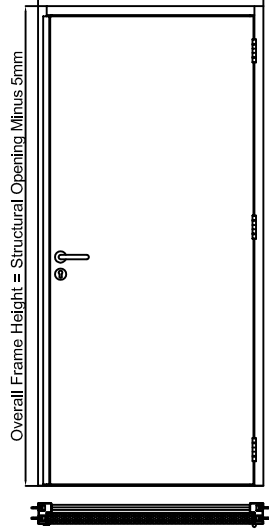

Overall Frame Width = Structural Opening Minus 10mm

- Standard Specification:
- Frame Manufactured From 1.6mm Zintec Steel
 - Leaf Manufactured From 1.2mm Zintec Steel
 - 90mm Deep Overall Standard Single Rebate Frame
 - 45mm Thick Security Astragal Lipped Door Leaf
 - Security Dog Bolts To Hinged Side Of Leaf
 - Dufaylite or Rockwool Infill To Door Leaf
 - Hardware To Suit Customers Requirements
 - Minimum 3 No. Stainless Steel Ball Bearing Butt Hinges (Subject To Leaf Weight And Design Configuration)
 - Aluminium DDA Compliant Threshold c/w Neoprene Seal
 - Standard Self Adhesive Frame Weather Seals
 - Ppc Finish - Standard Stock RAL/BS Colour

DOVE STEEL DOORS AND SHUTTERS LIMITED
 TEL: 01384 22 11 44
www.dovesteeldoors.co.uk
 SD-FP PERSONNEL SINGLE LEAF STEEL DOORSET

Overall Frame Width = Structural Opening Minus 10mm

- Standard Specification:
- Frame Manufactured From 1.6mm Zintec Steel
 - Leaf Manufactured From 1.2mm Zintec Steel
 - 90mm Deep Overall Standard Single Rebate Frame
 - 45mm Thick Security Astragal Lipped Door Leaf
 - Security Dog Bolts To Hinged Side Of Leaf
 - Dufaylite or Rockwool Infill To Door Leaf
 - Hardware To Suit Customers Requirements
 - Minimum 3 No. Stainless Steel Ball Bearing Butt Hinges (Subject To Leaf Weight And Design Configuration)
 - Aluminium DDA Compliant Threshold c/w Neoprene Seal
 - Standard Self Adhesive Frame Weather Seals
 - Ppc Finish - Standard Stock RAL/BS Colour