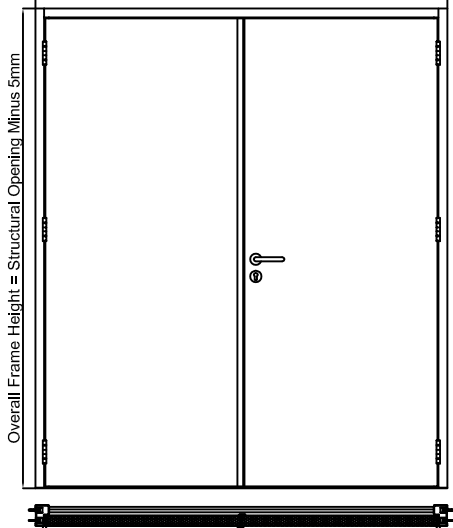

Overall Frame Width = Structural Opening Minus 10mm

- Standard Specification:
- Frame Manufactured From 1.6mm Zintec Steel
 - Leaf Manufactured From 1.2mm Zintec Steel
 - 90mm Deep Overall Standard Single Rebate Frame
 - 45mm Thick Security Astragal Lipped Door Leaf
 - Security Dog Bolts To Hinged Side Of Leaf
 - Dufaylite or Rockwool Infill To Door Leaf
 - Hardware To Suit Customers Requirements
 - Minimum 3 No. Stainless Steel Ball Bearing Butt Hinges (Subject To Leaf Weight And Design Configuration)
 - Aluminium DDA Compliant Threshold c/w Neoprene Seal
 - Standard Self Adhesive Frame Weather Seals
 - Ppc Finish - Standard Stock RAL/BS Colour

DOVE STEEL DOORS AND SHUTTERS LIMITED
 TEL: 01384 22 11 44
www.dovesteeldoors.co.uk
 SD-FP PERSONNEL SINGLE LEAF STEEL DOORSET

Overall Frame Width = Structural Opening Minus 10mm

- Standard Specification:
- Frame Manufactured From 1.6mm Zintec Steel
 - Leaf Manufactured From 1.2mm Zintec Steel
 - 90mm Deep Overall Standard Single Rebate Frame
 - 45mm Thick Security Astragal Lipped Door Leaf
 - Security Dog Bolts To Hinged Side Of Leaf
 - Dufaylite or Rockwool Infill To Door Leaf
 - Hardware To Suit Customers Requirements
 - Minimum 3 No. Stainless Steel Ball Bearing Butt Hinges (Subject To Leaf Weight And Design Configuration)
 - Aluminium DDA Compliant Threshold c/w Neoprene Seal
 - Standard Self Adhesive Frame Weather Seals
 - Ppc Finish - Standard Stock RAL/BS Colour