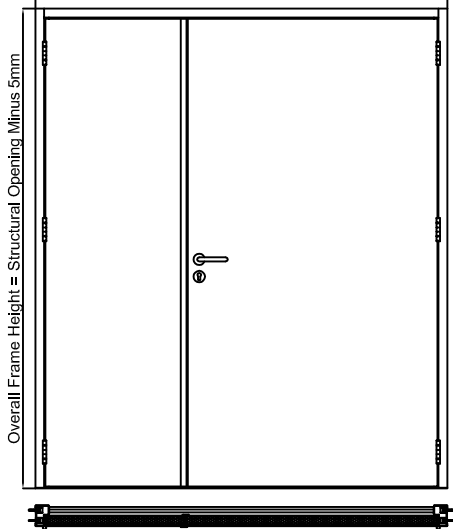

DOVE STEEL DOORS AND SHUTTERS LIMITED
 TEL: 01384 22 11 44
www.dovesteeldoors.co.uk
 SD-FP PERSONNEL SINGLE LEAF STEEL DOORSET

Overall Frame Width = Structural Opening Minus 10mm

- Standard Specification:
- Frame Manufactured From 1.6mm Zintec Steel
 - Leaf Manufactured From 1.2mm Zintec Steel
 - 90mm Deep Overall Standard Single Rebate Frame
 - 45mm Thick Security Astragal Lipped Door Leaf
 - Security Dog Bolts To Hinged Side Of Leaf
 - Dufaylite or Rockwool Infill To Door Leaf
 - Hardware To Suit Customers Requirements
 - Minimum 3 No. Stainless Steel Ball Bearing Butt Hinges (Subject To Leaf Weight And Design Configuration)
 - Aluminium DDA Compliant Threshold c/w Neoprene Seal
 - Standard Self Adhesive Frame Weather Seals
 - Ppc Finish - Standard Stock RAL/BS Colour

DOVE STEEL DOORS AND SHUTTERS LIMITED
 TEL: 01384 22 11 44
www.dovesteeldoors.co.uk
 SD-FP PERSONNEL DOUBLE LEAF STEEL DOORSET

Overall Frame Width = Structural Opening Minus 10mm

- Standard Specification:
- Frame Manufactured From 1.6mm Zintec Steel
 - Leaf Manufactured From 1.2mm Zintec Steel
 - 90mm Deep Overall Standard Single Rebate Frame
 - 45mm Thick Security Astragal Lipped Door Leaf
 - Security Dog Bolts To Hinged Side Of Leaf
 - Dufaylite or Rockwool Infill To Door Leaf
 - Hardware To Suit Customers Requirements
 - Minimum 3 No. Stainless Steel Ball Bearing Butt Hinges (Subject To Leaf Weight And Design Configuration)
 - Aluminium DDA Compliant Threshold c/w Neoprene Seal
 - Standard Self Adhesive Frame Weather Seals
 - Ppc Finish - Standard Stock RAL/BS Colour